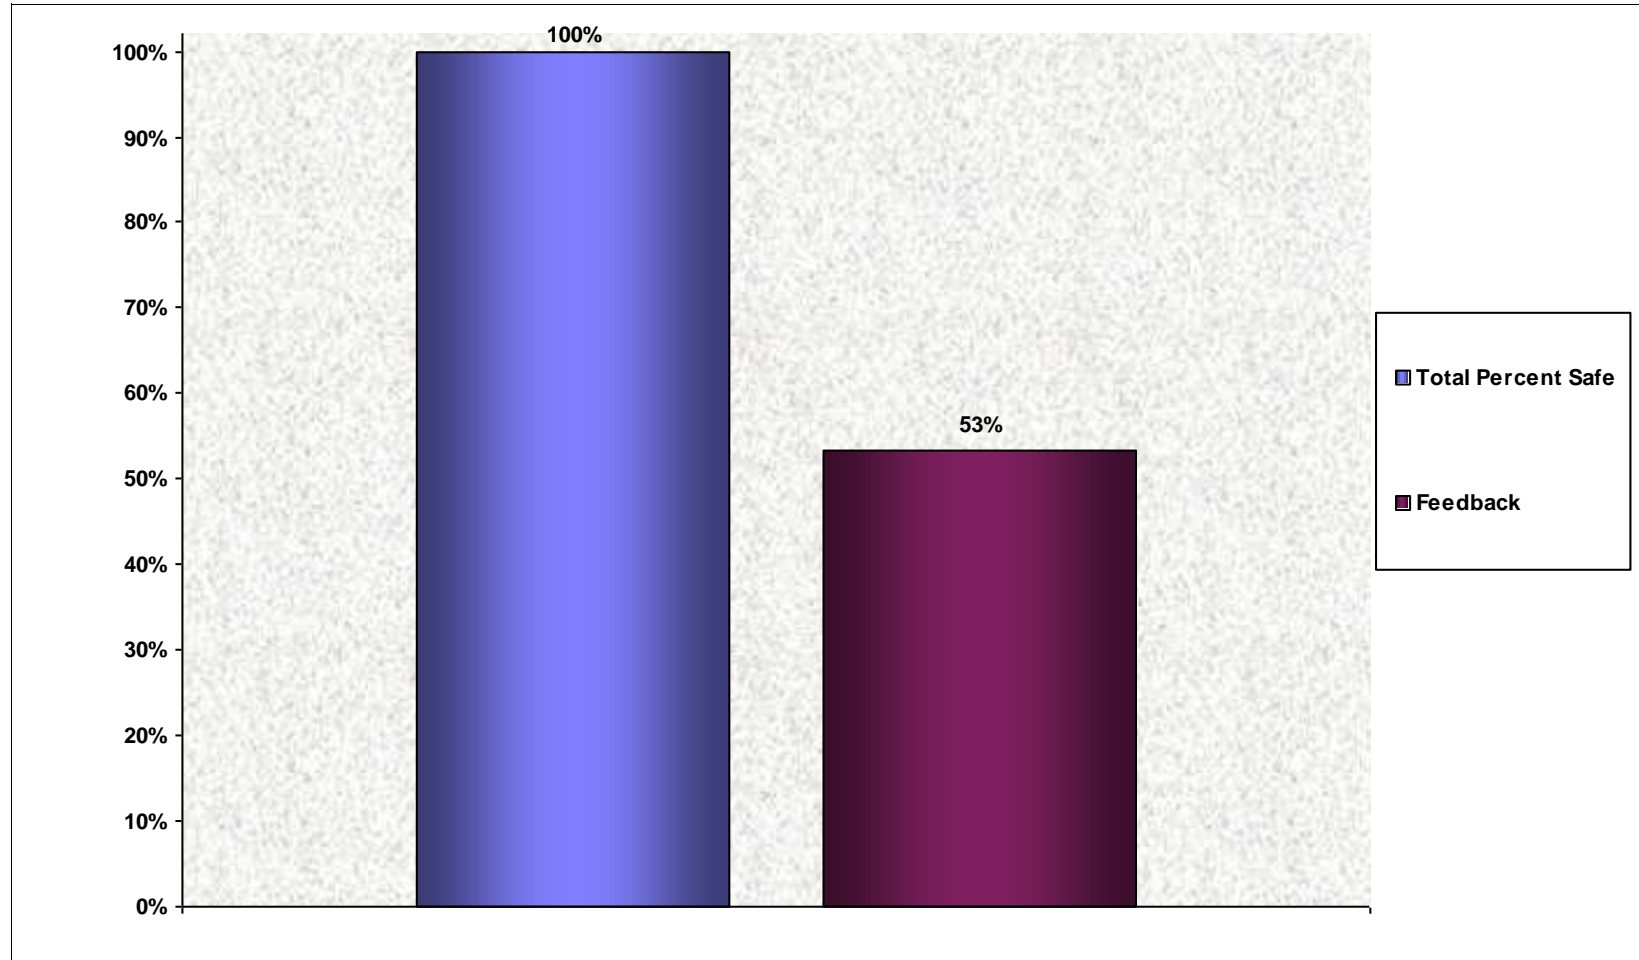

Overall Percent Safe

Total Cards: 352
Total Behaviors Observed: 5880
Percentage of Safe Cards: 98%
10-Sep-12

Copyright 1998 Moreno & Associates, Inc.

Location: Offshore/Ingleside/Century Exploration
Personnel Observed: DII, Pneu Elect, Contractor
For the Dates 1/1/2012 Through 8/31/2012